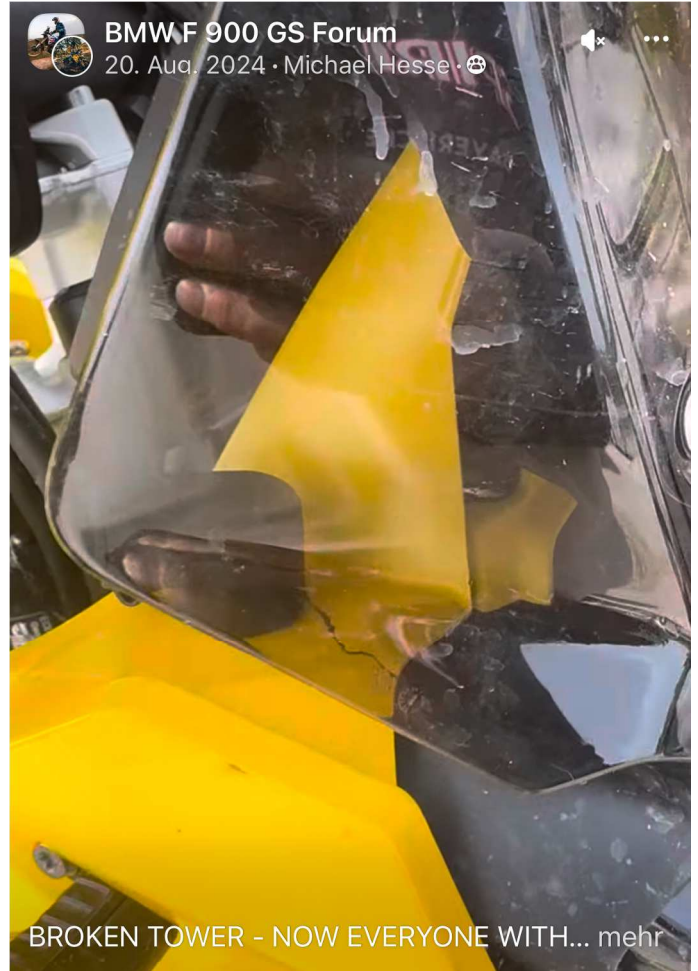

BMW F 900 GS Forum

Mitglied mit zunehmender Beteiligung Bruno Zommers · 14. Apr. 2024 · 📷

First day on Rumanian Act. Nav tower broken. Bmw needs better plastic? Fixed with couple of strops and peace of towel so front glas didn't touch headlight plastic. Other-w... Mehr anzeigen