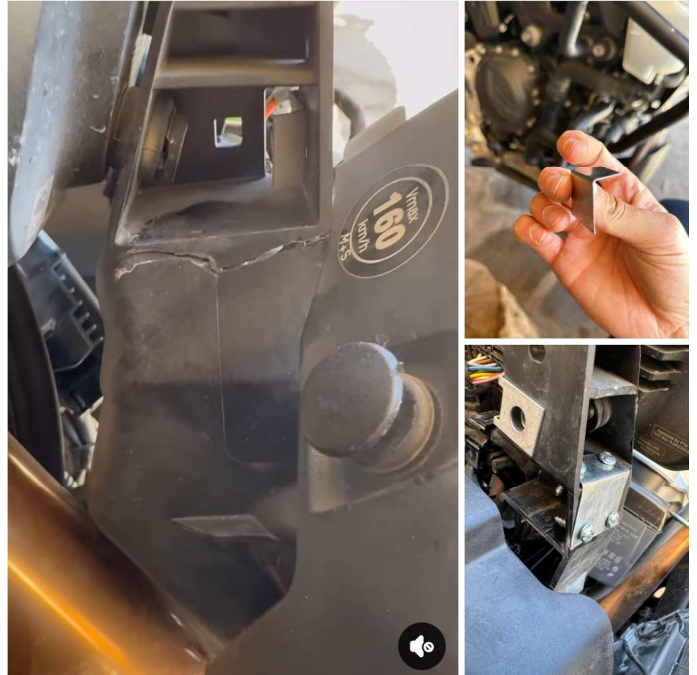

**BMW F 900 GS Forum**

Mitglied mit zunehmender Beteiligung Dncan  
Askw · 20. Aug. 2024 · 📷

One more broken tower on the BMW F900GS. I  
was running a Montana 700 on the bar connected  
by a rally raid 12mm mount. My bike had the extra  
BMW gps bracket fitted from ne... Mehr anzeigen