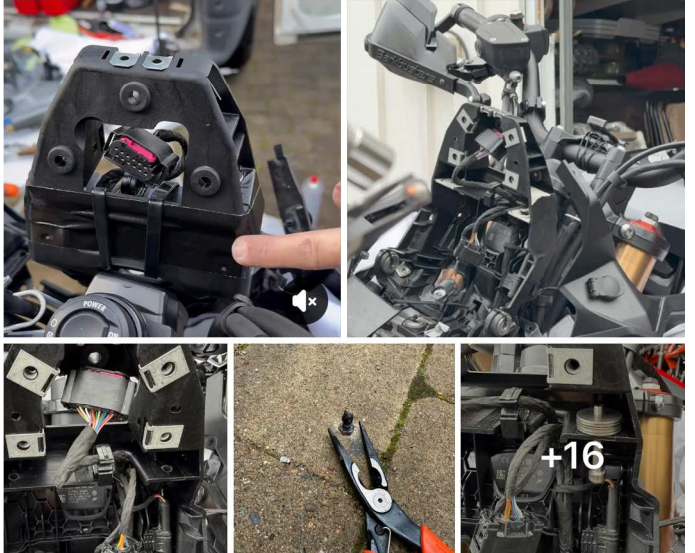

Admin Ronnie Lundberg · 19. Okt. 2024 · 📷

This is how I modified my "new" tower  
I'm not going to mount the gps bracket for now  
Next Friday I will attend in a enduro competition  
Hope the tower will hold together now.