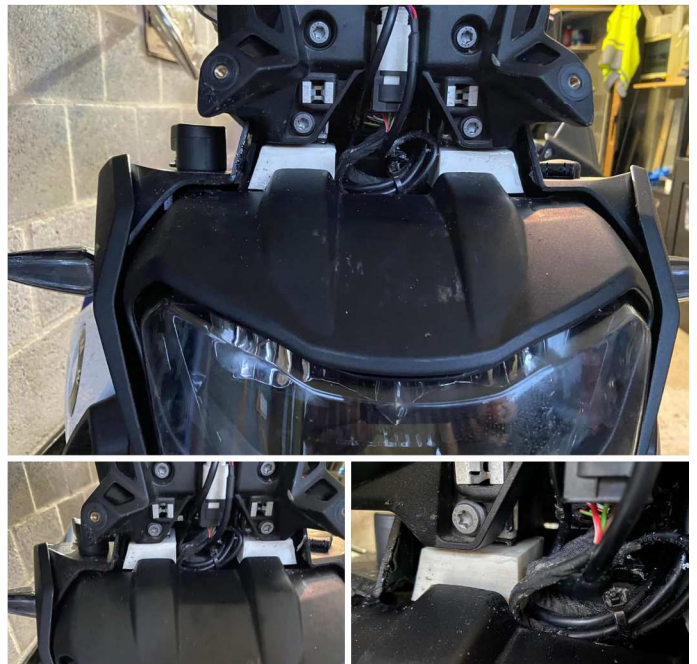

BMW F 900 GS Forum

Top-Beteiligung Jeroen Electrum · 6. Dez. 2024

I made some tower supports. Used a pc plastic 8
layers 60% fill. And i will drop the stl on this site. I
used a epoxy glue. But they fit really tight.