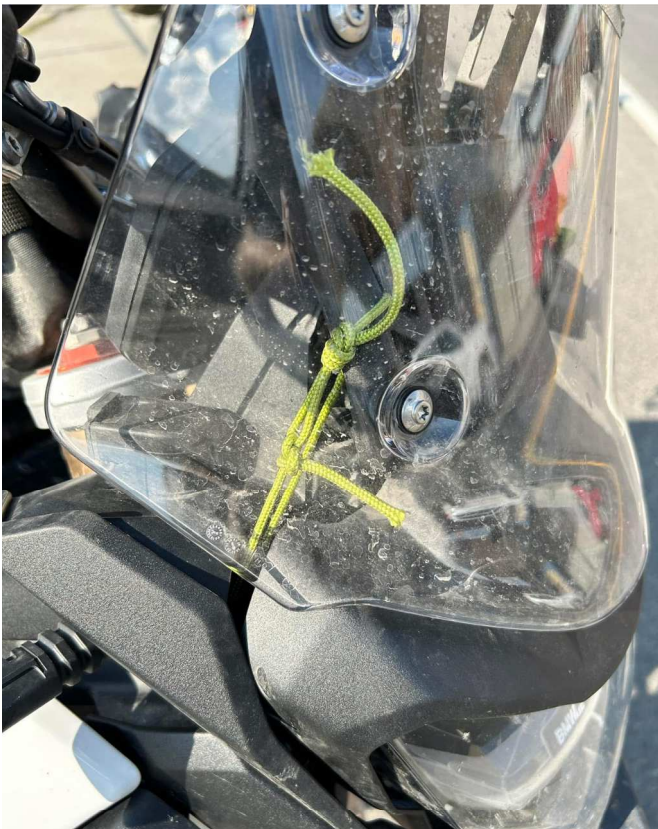

Day 4 into the Idaho BDR and the tower broke.  
Let's hope this temp fix gets me through.