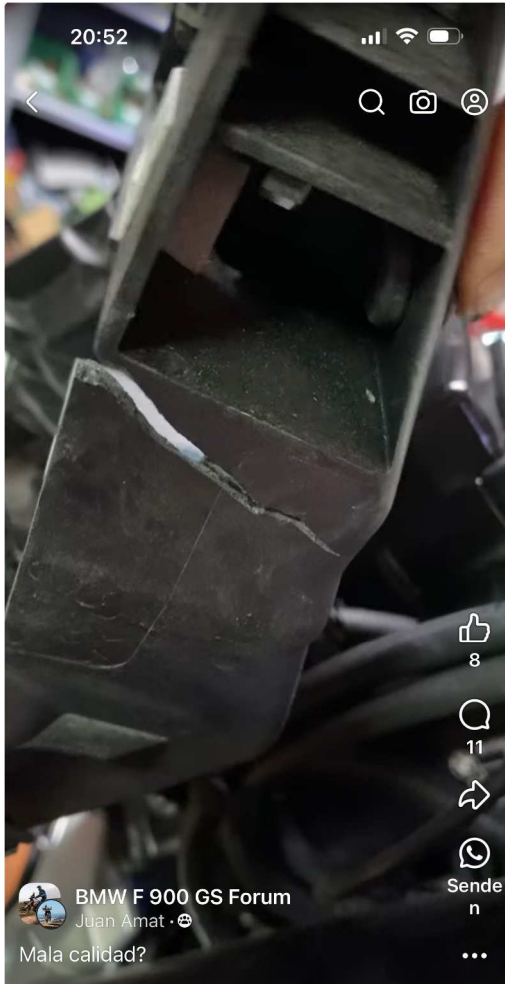

BMW F 900 GS Forum
Top-Beteiligung Henri Sulzer · 1. Nov. 2024 ·

Et voilà, cette fois c'est pour moi!!!
BMW, s'il vous plaît! Faites un rappel!

Übersetzung anzeigen

BMW F 900 GS Forum
Clayton Russell · 15. Aug. 2024 ·

Day 4 into the Idaho BDR and the tower broke.
Let's hope this temp fix gets me through.