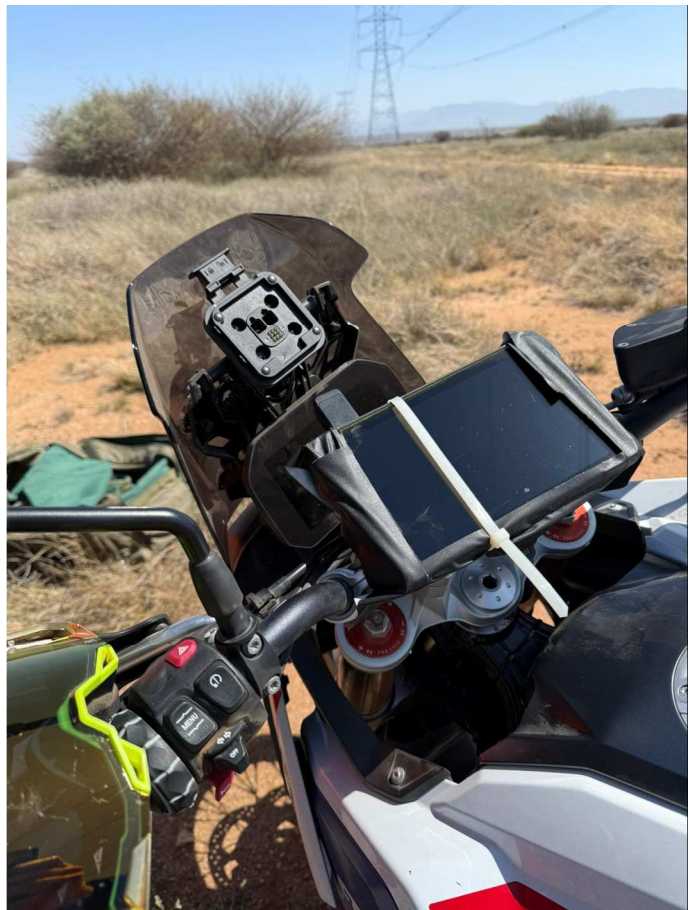

Day 4 into the Idaho BDR and the tower broke.  
Let's hope this temp fix gets me through.